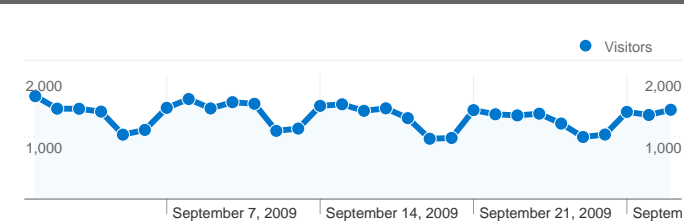

Site Usage

42,323 Visits

52.89% Bounce Rate

82,530 Pageviews

00:00:59 Avg. Time on Site

1.95 Pages/Visit

75.50% % New Visits

Visitors Overview

Visitors
36,084

Content Overview

Pages	Pageviews	% Pageviews
/informacije-o-	1,607	1.95%
/external/pornhub.com/	1,581	1.92%
/external/www.pornhub.com/	1,296	1.57%
/	1,141	1.38%
/informacije-o-	1,121	1.36%