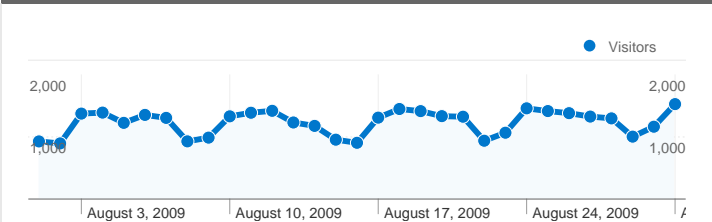

Site Usage

40,157 Visits

54.22% Bounce Rate

76,349 Pageviews

00:00:57 Avg. Time on Site

1.90 Pages/Visit

77.20% % New Visits

Visitors Overview

Visitors
34,453

Traffic Sources Overview

- Search Engines
36,655.00 (91.28%)
- Referring Sites
1,955.00 (4.87%)
- Direct Traffic
1,547.00 (3.85%)

Content Overview

Pages	Pageviews	% Pageviews
/external/pornhub.com/	2,063	2.70%
/informacije-o-	1,896	2.48%
/	1,058	1.39%
/informacije-o-	821	1.08%
/external/www.pornhub.com/	642	0.84%