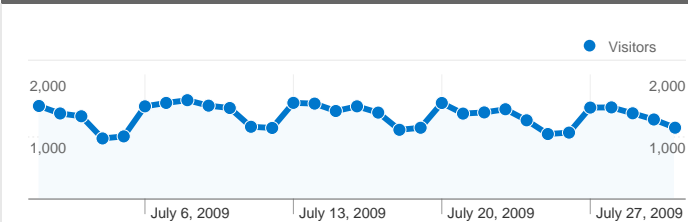

Site Usage

43,852 Visits

54.76% Bounce Rate

83,961 Pageviews

00:00:56 Avg. Time on Site

1.91 Pages/Visit

78.32% % New Visits

Visitors Overview

Visitors
37,554

Content Overview

Pages	Pageviews	% Pageviews
/informacije-o-	2,208	2.63%
/external/pornhub.com/	2,175	2.59%
/	1,320	1.57%
/informacije-o-	787	0.94%
/informacije-o-	766	0.91%

Traffic Sources Overview