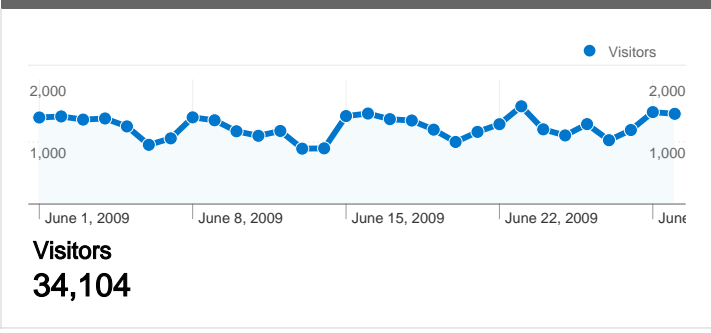

**Site Usage**

**38,905** Visits

**57.24%** Bounce Rate

**72,561** Pageviews

**00:00:55** Avg. Time on Site

**1.87** Pages/Visit

**80.90%** % New Visits

**Visitors Overview**