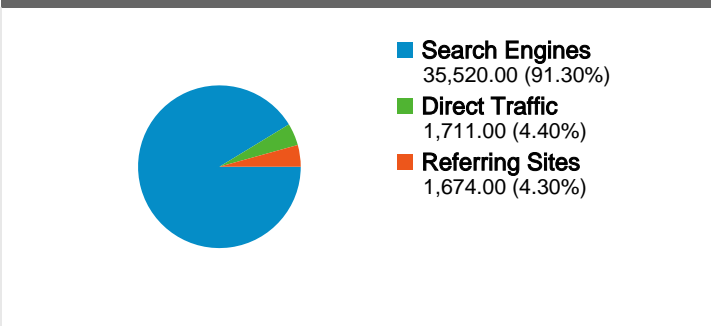

**Site Usage**

**38,905** Visits

**57.24%** Bounce Rate

**72,561** Pageviews

**00:00:55** Avg. Time on Site

**1.87** Pages/Visit

**80.90%** % New Visits

**Visitors Overview**

**Content Overview**

Pages	Pageviews	% Pageviews
/informacije-o-	1,668	2.30%
/external/pornhub.com/	1,636	2.25%
/	1,246	1.72%
/informacije-o-	702	0.97%
/external/vipmevmc.vipnet.hr/	543	0.75%

**Traffic Sources Overview**