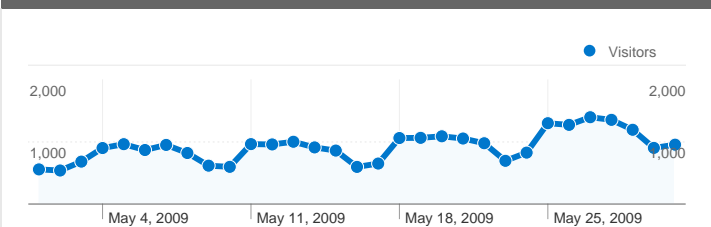

Site Usage

29,840 Visits

57.32% Bounce Rate

56,868 Pageviews

00:00:55 Avg. Time on Site

1.91 Pages/Visit

81.43% % New Visits

Visitors Overview

Visitors  
26,192

Content Overview

Pages	Pageviews	% Pageviews
/	1,266	2.23%
/external/pornhub.com/	808	1.42%
/informacije-o-	756	1.33%
/informacije-o-	416	0.73%
/external/www.pornhub.com/	404	0.71%

Traffic Sources Overview