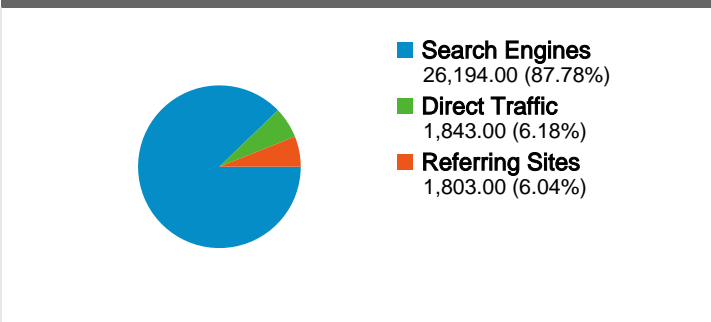

Site Usage

29,840 Visits

57.32% Bounce Rate

56,868 Pageviews

00:00:55 Avg. Time on Site

1.91 Pages/Visit

81.43% % New Visits

Visitors Overview

Visitors  
26,192

Content Overview

Pages	Pageviews	% Pageviews
/	1,266	2.23%
/external/pornhub.com/	808	1.42%
/informacije-o-	756	1.33%
/informacije-o-	416	0.73%
/external/www.pornhub.com/	404	0.71%

Traffic Sources Overview

Referring Sites

Source	Visits	% visits
whois.com.hr	1,107	61.40%
images.google.hr	74	4.10%
google.hr	57	3.16%
209.85.129.132	52	2.88%
grejp.com	40	2.22%