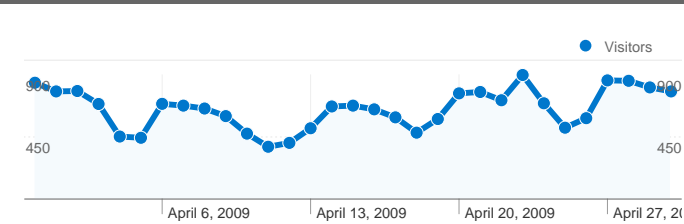

Site Usage

21,172 Visits

57.15% Bounce Rate

42,418 Pageviews

00:01:00 Avg. Time on Site

2.00 Pages/Visit

81.82% % New Visits

Visitors Overview

Visitors
18,688

Content Overview

Pages	Pageviews	% Pageviews
/	1,457	3.43%
/external/videos.livesex.com/	526	1.24%
/informacije-o-	415	0.98%
/external/pornhub.com/	410	0.97%
/informacije-o-	347	0.82%

Traffic Sources Overview