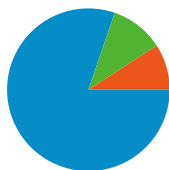

Site Usage

21,172 Visits

57.15% Bounce Rate

42,418 Pageviews

00:01:00 Avg. Time on Site

2.00 Pages/Visit

81.82% % New Visits

Visitors Overview

Visitors
18,688

Content Overview

Pages	Pageviews	% Pageviews
/	1,457	3.43%
/external/videos.livesex.com/	526	1.24%
/informacije-o-	415	0.98%
/external/pornhub.com/	410	0.97%
/informacije-o-	347	0.82%

Traffic Sources Overview