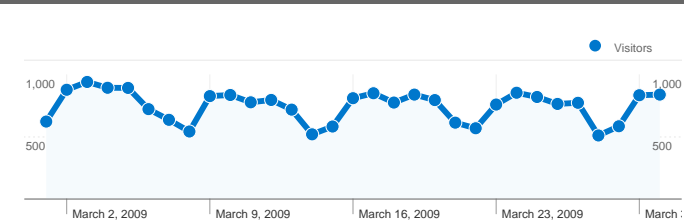

Site Usage

24,003 Visits

57.10% Bounce Rate

46,788 Pageviews

00:01:11 Avg. Time on Site

1.95 Pages/Visit

83.71% % New Visits

Visitors Overview

21,377 people visited this site

24,003 Visits

21,377 Absolute Unique Visitors

46,788 Pageviews

1.95 Average Pageviews

00:01:11 Time on Site

57.10% Bounce Rate

83.71% New Visits