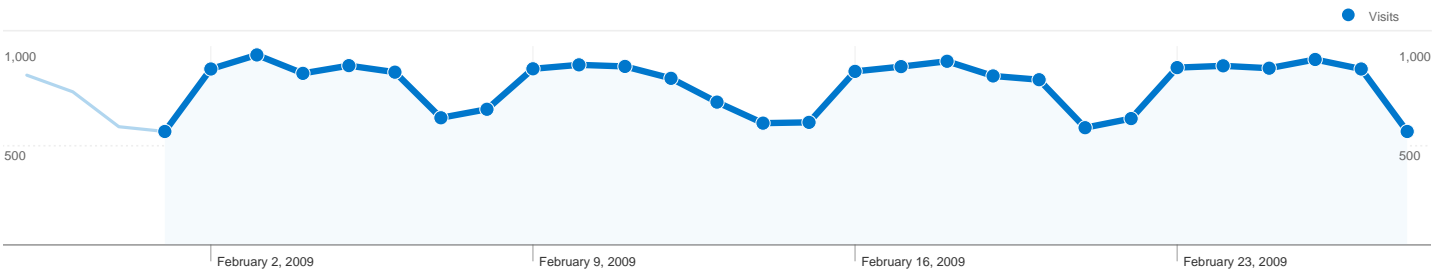

Site Usage

22,565 Visits

56.33% Bounce Rate

45,782 Pageviews

00:01:00 Avg. Time on Site

2.03 Pages/Visit

85.11% % New Visits

Visitors Overview

Visitors
20,144

Content Overview

Pages	Pageviews	% Pageviews
/	1,873	4.09%
/informacije-o-	331	0.72%
/external/pornhub.com/	278	0.61%
/informacije-o-	231	0.50%
/informacije-o-	161	0.35%

Traffic Sources Overview

20,144 people visited this site

22,565 Visits

20,144 Absolute Unique Visitors

45,782 Pageviews

2.03 Average Pageviews

00:01:00 Time on Site

56.33% Bounce Rate

85.11% New Visits

Susjedi
Traffic Sources Overview

Feb 1, 2009 - Feb 28, 2009
 Comparing to: Site

All traffic sources sent a total of 22,565 visits

-  **10.00%** Direct Traffic
-  **10.54%** Referring Sites
-  **79.46%** Search Engines