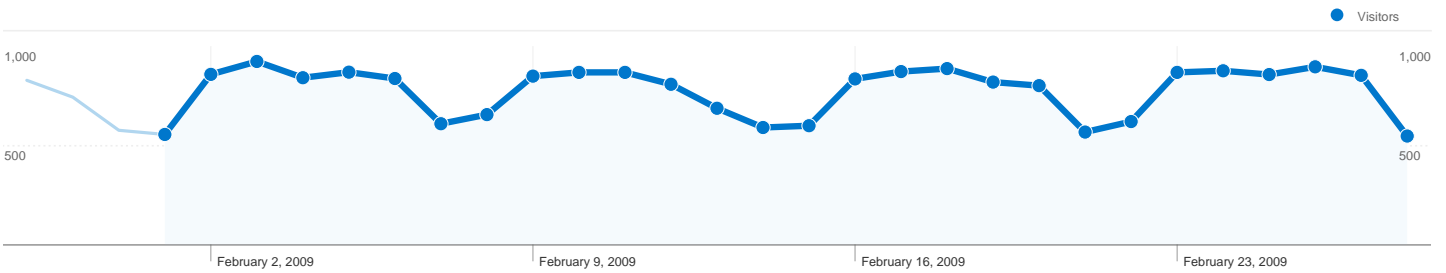

Site Usage

22,565 Visits

56.33% Bounce Rate

45,782 Pageviews

00:01:00 Avg. Time on Site

2.03 Pages/Visit

85.11% % New Visits

Visitors Overview

Visitors
20,144

Content Overview

Pages	Pageviews	% Pageviews
/	1,873	4.09%
/informacije-o-	331	0.72%
/external/pornhub.com/	278	0.61%
/informacije-o-	231	0.50%
/informacije-o-	161	0.35%

Traffic Sources Overview

20,144 people visited this site

22,565 Visits

20,144 Absolute Unique Visitors

45,782 Pageviews

2.03 Average Pageviews

00:01:00 Time on Site

56.33% Bounce Rate

85.11% New Visits

Susjedi
Traffic Sources Overview

Feb 1, 2009 - Feb 28, 2009
 Comparing to: Site

All traffic sources sent a total of 22,565 visits

-  **10.00%** Direct Traffic
-  **10.54%** Referring Sites
-  **79.46%** Search Engines