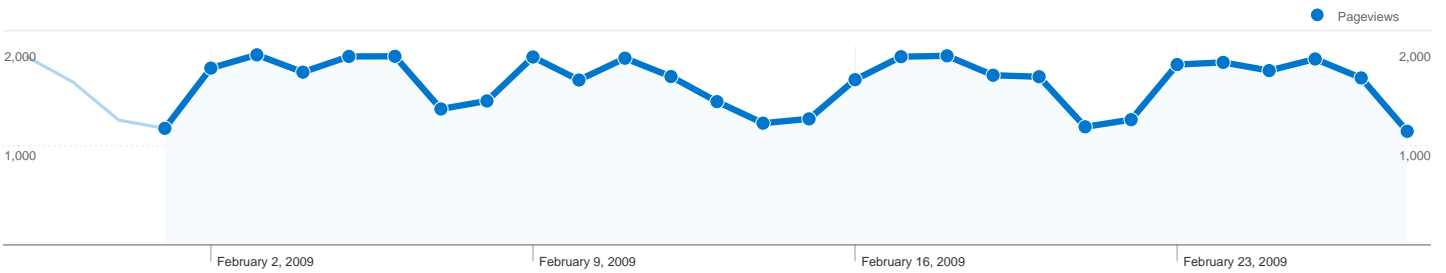

Pages on this site were viewed a total of 45,782 times

45,782 Pageviews

38,880 Unique Views

56.34% Bounce Rate

Top Content

Pages	Pageviews	% Pageviews
/	1,873	4.09%
/informacije-o-domeni/pornhub.com/	331	0.72%
/external/pornhub.com/	278	0.61%
/informacije-o-domeni/sexpornoklipovi.com/	231	0.50%
/informacije-o-domeni/www.welcome.brita.net/	161	0.35%