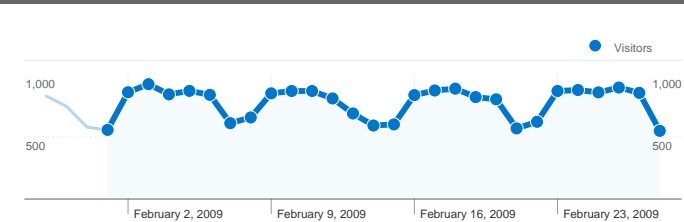

Site Usage

22,565 Visits

56.33% Bounce Rate

45,782 Pageviews

00:01:00 Avg. Time on Site

2.03 Pages/Visit

85.11% % New Visits

Visitors Overview

20,144 people visited this site

22,565 Visits

20,144 Absolute Unique Visitors

45,782 Pageviews

2.03 Average Pageviews

00:01:00 Time on Site

56.33% Bounce Rate

85.11% New Visits

Susjedi
Traffic Sources Overview

Feb 1, 2009 - Feb 28, 2009
 Comparing to: Site

All traffic sources sent a total of 22,565 visits

-  **10.00%** Direct Traffic
-  **10.54%** Referring Sites
-  **79.46%** Search Engines

Pages on this site were viewed a total of 45,782 times

45,782 Pageviews

38,880 Unique Views

56.34% Bounce Rate

Top Content

Pages	Pageviews	% Pageviews
/	1,873	4.09%
/informacije-o-domeni/pornhub.com/	331	0.72%
/external/pornhub.com/	278	0.61%
/informacije-o-domeni/sexpornoklipovi.com/	231	0.50%
/informacije-o-domeni/www.welcome.brita.net/	161	0.35%