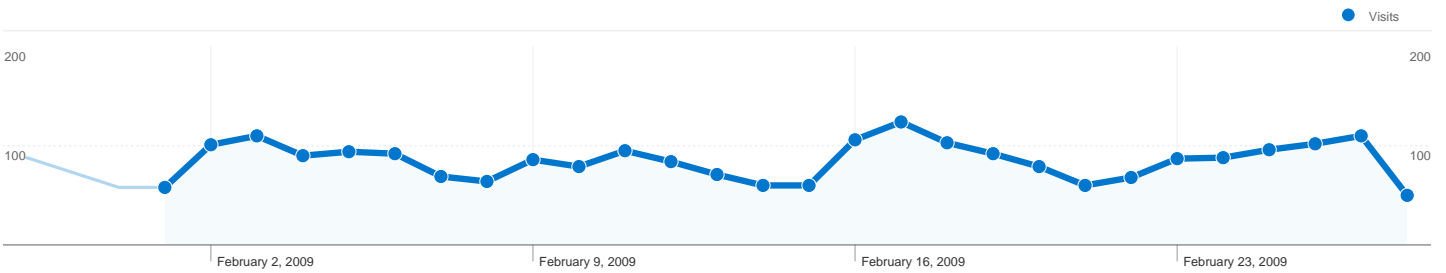

Site Usage

22,565 Visits

56.33% Bounce Rate

45,782 Pageviews

00:01:00 Avg. Time on Site

2.03 Pages/Visit

85.11% % New Visits

Visitors Overview

20,144 people visited this site

22,565 Visits

20,144 Absolute Unique Visitors

45,782 Pageviews

2.03 Average Pageviews

00:01:00 Time on Site

56.33% Bounce Rate

85.11% New Visits

Susjedi
Traffic Sources Overview

Feb 1, 2009 - Feb 28, 2009
 Comparing to: Site

All traffic sources sent a total of 22,565 visits

-  **10.00%** Direct Traffic
-  **10.54%** Referring Sites
-  **79.46%** Search Engines

Pages on this site were viewed a total of 45,782 times

45,782 Pageviews

38,880 Unique Views

56.34% Bounce Rate

Top Content

Pages	Pageviews	% Pageviews
/	1,873	4.09%
/informacije-o-domeni/pornhub.com/	331	0.72%
/external/pornhub.com/	278	0.61%
/informacije-o-domeni/sexpornoklipovi.com/	231	0.50%
/informacije-o-domeni/www.welcome.brita.net/	161	0.35%