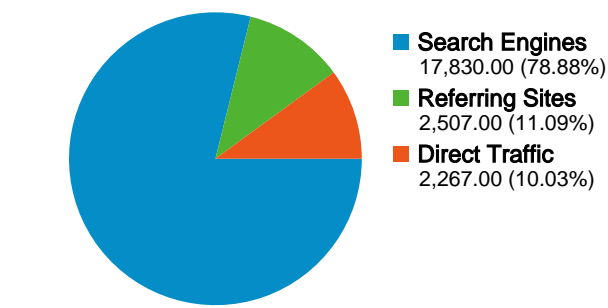

Traffic Sources Overview

Referring Sites

Source	Visits	% visits
whois.com.hr	1,436	57.28%
net.hr	262	10.45%
tportal.hr	235	9.37%
ceeses.com	54	2.15%
grejp.com	49	1.95%