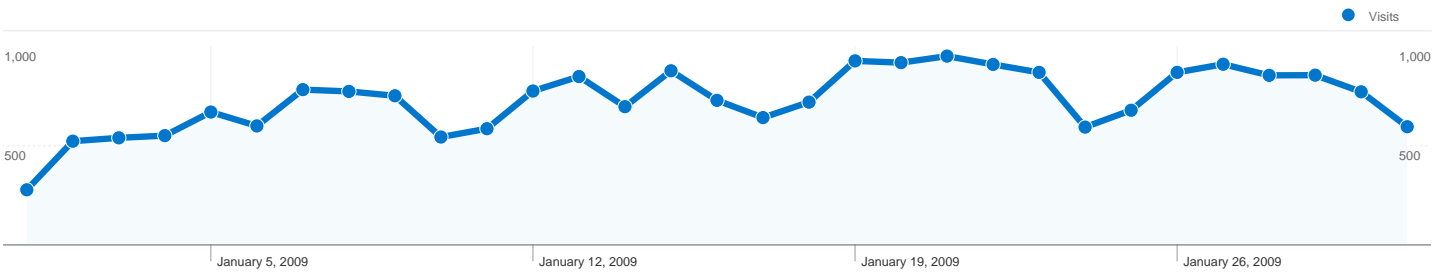

Site Usage

22,604 Visits

58.75% Bounce Rate

44,958 Pageviews

00:01:03 Avg. Time on Site

1.99 Pages/Visit

86.62% % New Visits

Visitors Overview

## 20,080 people visited this site

22,604 Visits

20,080 Absolute Unique Visitors

44,958 Pageviews

1.99 Average Pageviews

00:01:03 Time on Site

58.75% Bounce Rate

86.62% New Visits

Susjedi  
**Traffic Sources Overview**

Jan 1, 2009 - Jan 31, 2009  
 Comparing to: Site

All traffic sources sent a total of 22,604 visits

-  10.03% Direct Traffic
-  11.09% Referring Sites
-  78.88% Search Engines