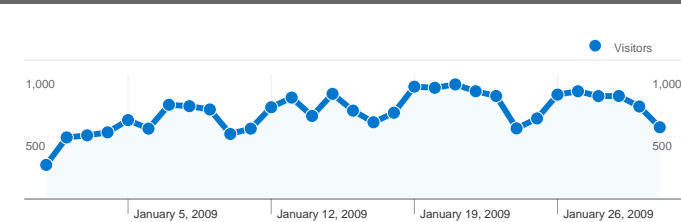

Site Usage

22,604 Visits

58.75% Bounce Rate

44,958 Pageviews

00:01:03 Avg. Time on Site

1.99 Pages/Visit

86.62% % New Visits

Visitors Overview

## 20,080 people visited this site

22,604 Visits

20,080 Absolute Unique Visitors

44,958 Pageviews

1.99 Average Pageviews

00:01:03 Time on Site

58.75% Bounce Rate

86.62% New Visits

Susjedi  
**Traffic Sources Overview**

Jan 1, 2009 - Jan 31, 2009  
 Comparing to: Site

All traffic sources sent a total of 22,604 visits

-  10.03% Direct Traffic
-  11.09% Referring Sites
-  78.88% Search Engines