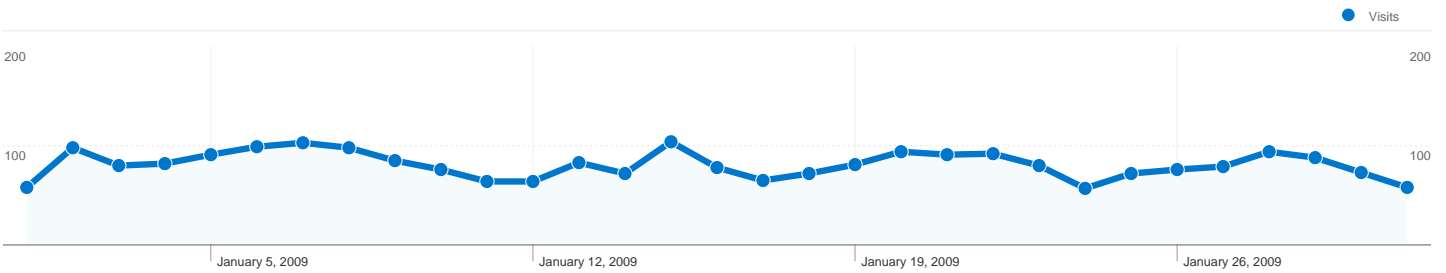

Site Usage

22,604 Visits

58.75% Bounce Rate

44,958 Pageviews

00:01:03 Avg. Time on Site

1.99 Pages/Visit

86.62% % New Visits

Visitors Overview

## 20,080 people visited this site

22,604 Visits

20,080 Absolute Unique Visitors

44,958 Pageviews

1.99 Average Pageviews

00:01:03 Time on Site

58.75% Bounce Rate

86.62% New Visits

**Pages on this site were viewed a total of 44,958 times**

**44,958 Pageviews**

**38,524 Unique Views**

**58.75% Bounce Rate**

**Top Content**

Pages	Pageviews	% Pageviews
/	2,823	6.28%
/rezultati/chat.com.hr/	515	1.15%
/kontakt/	231	0.51%
/informacije-o-domeni/pornhub.com/	225	0.50%
/statistike/	215	0.48%