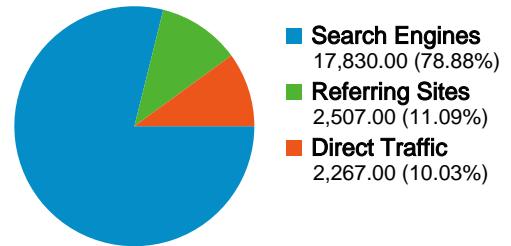

## 20,080 people visited this site

22,604 Visits

20,080 Absolute Unique Visitors

44,958 Pageviews

1.99 Average Pageviews

00:01:03 Time on Site

58.75% Bounce Rate

86.62% New Visits

## Technical Profile

Browser	Visits	% visits	Connection Speed	Visits	% visits
Internet Explorer	12,349	54.63%	Unknown	10,594	46.87%
Firefox	8,848	39.14%	DSL	10,208	45.16%
Opera	754	3.34%	T1	777	3.44%
Chrome	379	1.68%	Cable	602	2.66%
Safari	221	0.98%	Dialup	409	1.81%

Susjedi  
**Traffic Sources Overview**

Jan 1, 2009 - Jan 31, 2009  
 Comparing to: Site

All traffic sources sent a total of 22,604 visits

-  10.03% Direct Traffic
-  11.09% Referring Sites
-  78.88% Search Engines