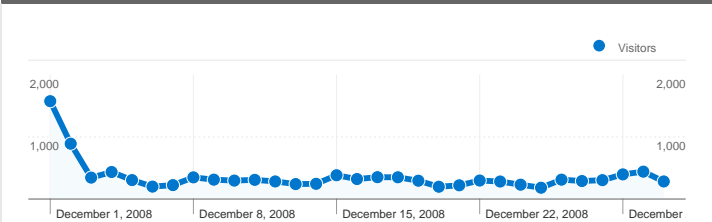

**Site Usage**

**11,717** Visits

**51.69%** Bounce Rate

**33,986** Pageviews

**00:01:43** Avg. Time on Site

**2.90** Pages/Visit

**86.95%** % New Visits

**Visitors Overview**