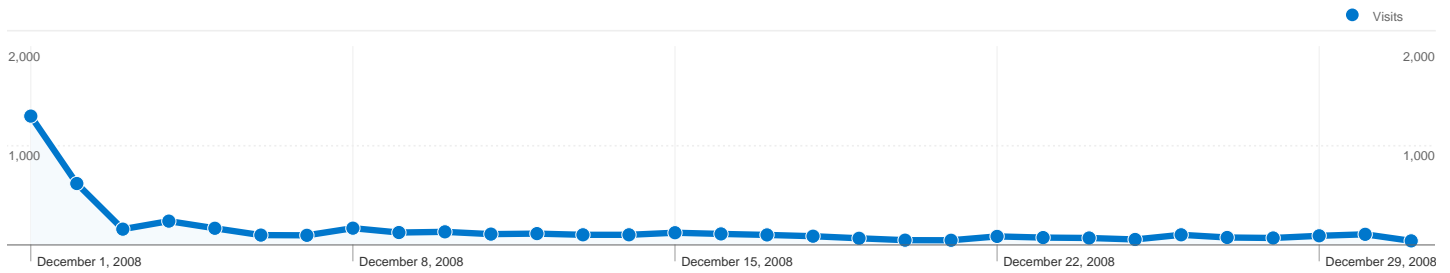

Referring sites sent 4,891 visits via 142 sources

Site Usage

Visits 4,891 % of Site Total: 41.74%	Pages/Visit 3.72 Site Avg: 2.90 (28.18%)	Avg. Time on Site 00:02:15 Site Avg: 00:01:43 (30.90%)	% New Visits 85.85% Site Avg: 86.95% (-1.26%)	Bounce Rate 39.11% Site Avg: 51.69% (-24.33%)	
Source	Visits	Pages/Visit	Avg. Time on Site	% New Visits	Bounce Rate
whois.com.hr	1,467	2.16	00:01:30	83.37%	62.64%
bug.hr	1,025	4.55	00:02:31	89.37%	22.73%
tportal.hr	855	5.08	00:03:09	89.12%	20.35%
net.hr	300	5.32	00:02:52	87.67%	16.67%
fer2.net	129	2.06	00:00:42	96.12%	68.99%
ict.hr	101	4.54	00:03:45	66.34%	29.70%
studio4web.com	77	6.04	00:04:16	77.92%	11.69%
ceeses.com	63	2.81	00:01:21	95.24%	58.73%
grejp.com	59	4.88	00:03:46	77.97%	22.03%
cssdizajn.com	52	2.06	00:00:45	96.15%	59.62%

1 - 10 of 142