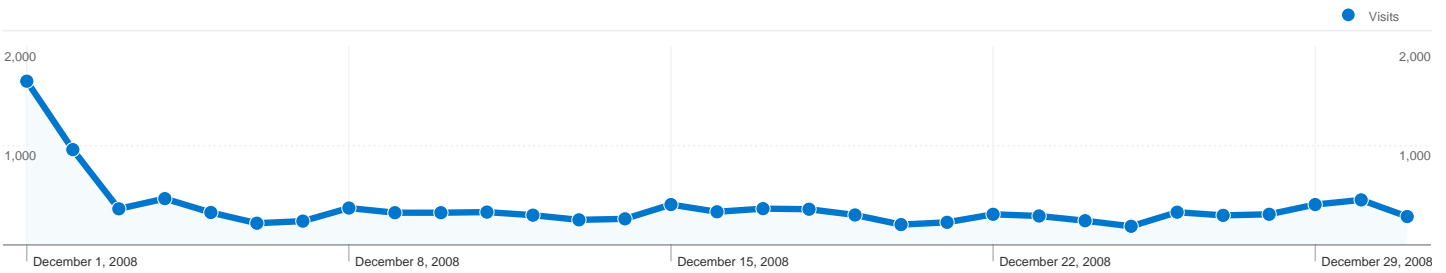

**Site Usage**

**11,717** Visits

**51.69%** Bounce Rate

**33,986** Pageviews

**00:01:43** Avg. Time on Site

**2.90** Pages/Visit

**86.95%** % New Visits

**Visitors Overview**

33,986 Pageviews

2.90 Average Pageviews

00:01:43 Time on Site

51.69% Bounce Rate

86.95% New Visits

**Technical Profile**

Browser	Visits	% visits	Connection Speed	Visits	% visits
Firefox	5,627	48.02%	Unknown	5,642	48.15%
Internet Explorer	4,975	42.46%	DSL	5,049	43.09%
Opera	560	4.78%	T1	558	4.76%
Chrome	351	3.00%	Cable	262	2.24%
Safari	164	1.40%	Dialup	200	1.71%