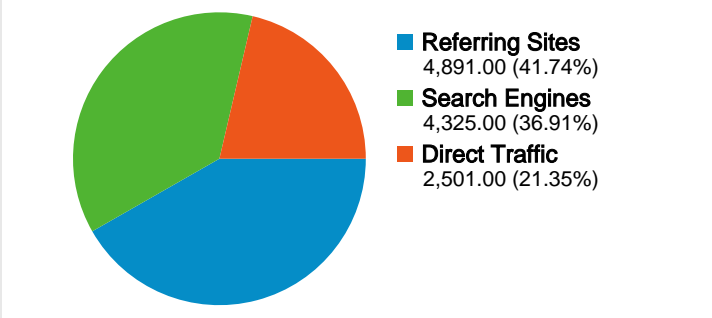

**Site Usage**

**11,717** Visits

**51.69%** Bounce Rate

**33,986** Pageviews

**00:01:43** Avg. Time on Site

**2.90** Pages/Visit

**86.95%** % New Visits

**Visitors Overview**

**Visitors**  
**10,352**

**Content Overview**

Pages	Pageviews	% Pageviews
/	6,997	20.59%
/rezultati/www.net.hr/	346	1.02%
/statistike/	339	1.00%
/faq/	199	0.59%
/rezultati/net.hr/	196	0.58%

**Traffic Sources Overview**

**All traffic sources sent a total of 11,717 visits**

-  **21.35% Direct Traffic**
-  **41.74% Referring Sites**
-  **36.91% Search Engines**

**Top Traffic Sources**

Sources	Visits	% visits
google (organic)	4,228	36.08%
(direct) ((none))	2,501	21.35%
whois.com.hr (referral)	1,467	12.52%
bug.hr (referral)	1,025	8.75%
tportal.hr (referral)	855	7.30%