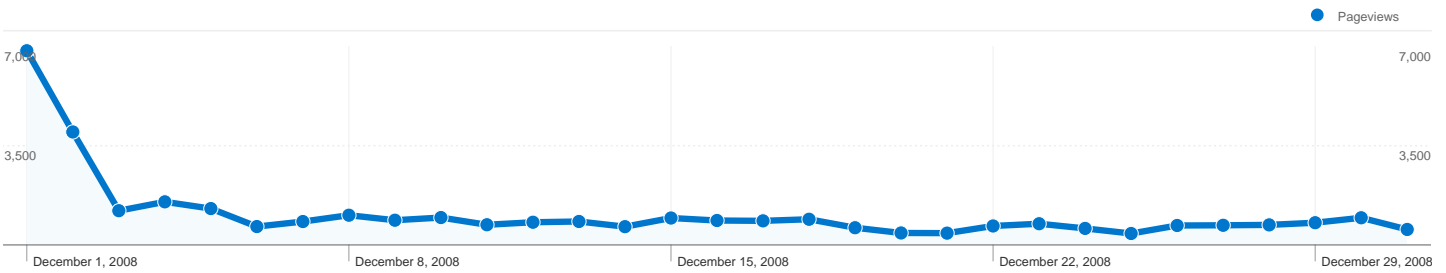

Keywords	Visits	% visits
susjedi	124	2.87%
www.outletcenter.hr	92	2.13%
chat.net.hr	39	0.90%
susjedi.com.hr	37	0.86%
be2.de	30	0.69%

**Pages on this site were viewed a total of 33,986 times**

**33,986 Pageviews**