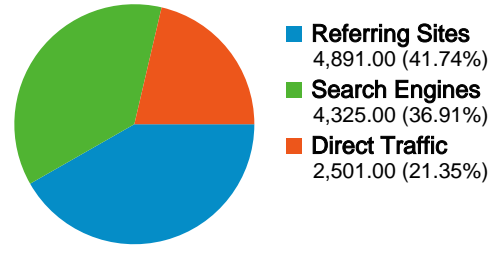

**Site Usage**

**11,717** Visits

**51.69%** Bounce Rate

**33,986** Pageviews

**00:01:43** Avg. Time on Site

**2.90** Pages/Visit

**86.95%** % New Visits

**Visitors Overview**

33,986 Pageviews

2.90 Average Pageviews

00:01:43 Time on Site

51.69% Bounce Rate

86.95% New Visits

**Technical Profile**

Browser	Visits	% visits	Connection Speed	Visits	% visits
Firefox	5,627	48.02%	Unknown	5,642	48.15%
Internet Explorer	4,975	42.46%	DSL	5,049	43.09%
Opera	560	4.78%	T1	558	4.76%
Chrome	351	3.00%	Cable	262	2.24%
Safari	164	1.40%	Dialup	200	1.71%

**All traffic sources sent a total of 11,717 visits**

-  **21.35% Direct Traffic**
-  **41.74% Referring Sites**
-  **36.91% Search Engines**

**Top Traffic Sources**

Sources	Visits	% visits
google (organic)	4,228	36.08%
(direct) ((none))	2,501	21.35%
whois.com.hr (referral)	1,467	12.52%
bug.hr (referral)	1,025	8.75%
tportal.hr (referral)	855	7.30%