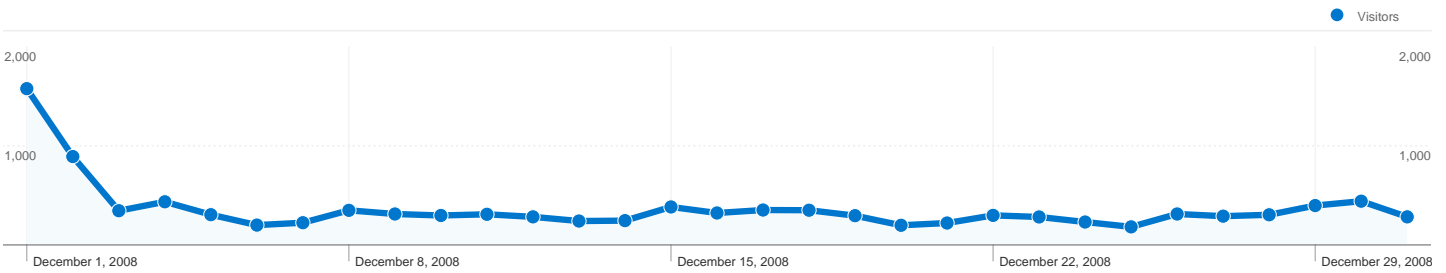

10,352 people visited this site

11,717 Visits

10,352 Absolute Unique Visitors

33,986 Pageviews

2.90 Average Pageviews

00:01:43 Time on Site

51.69% Bounce Rate

86.95% New Visits

Technical Profile

Browser	Visits	% visits	Connection Speed	Visits	% visits
Firefox	5,627	48.02%	Unknown	5,642	48.15%
Internet Explorer	4,975	42.46%	DSL	5,049	43.09%
Opera	560	4.78%	T1	558	4.76%
Chrome	351	3.00%	Cable	262	2.24%
Safari	164	1.40%	Dialup	200	1.71%