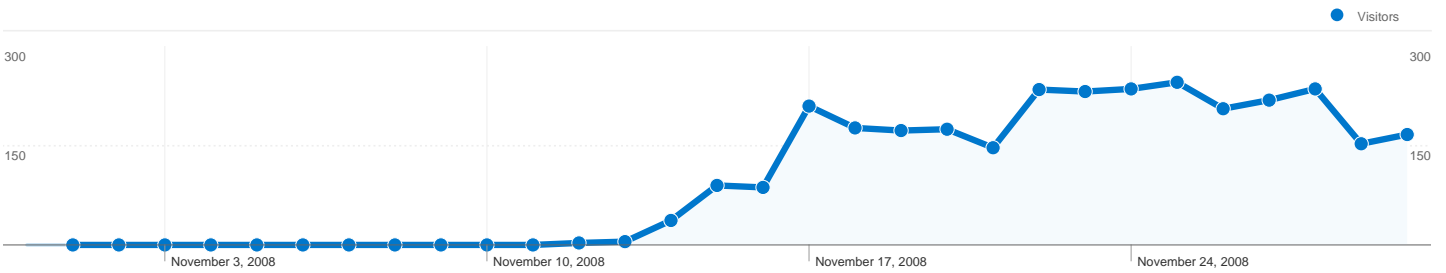

Site Usage

3,335 Visits

51.60% Bounce Rate

10,726 Pageviews

00:02:36 Avg. Time on Site

3.22 Pages/Visit

83.24% % New Visits

Visitors Overview

Visitors
2,776

Content Overview

Pages	Pageviews	% Pageviews
/	1,981	18.47%
/statistike/	484	4.51%
/faq/	184	1.72%
/rezultati/writesomething.net/	119	1.11%
/oglasavanje/	109	1.02%

Traffic Sources Overview

Map Overlay world

2,776 people visited this site

3,335 Visits

2,776 Absolute Unique Visitors

10,726 Pageviews

3.22 Average Pageviews

00:02:36 Time on Site

51.60% Bounce Rate

1 - 10 of 71

3,335 visits came from 56 countries/territories

Site Usage

Visits	Pages/Visit	Avg. Time on Site	% New Visits	Bounce Rate	
3,335 % of Site Total: 100.00%	3.22 Site Avg: 3.22 (0.00%)	00:02:36 Site Avg: 00:02:36 (0.00%)	83.36% Site Avg: 83.24% (0.14%)	51.60% Site Avg: 51.60% (0.00%)	
Country/Territory	Visits	Pages/Visit	Avg. Time on Site	% New Visits	Bounce Rate
Croatia	2,845	3.34	00:02:49	82.00%	49.74%
Bosnia and Herzegovina	71	3.07	00:01:41	81.69%	43.66%
Serbia	49	3.04	00:01:32	89.80%	46.94%
Slovenia	47	2.96	00:01:18	91.49%	63.83%
United States	46	2.85	00:01:07	89.13%	69.57%
Germany	29	2.52	00:01:48	93.10%	51.72%
Japan	27	1.56	00:00:46	85.19%	77.78%
Austria	22	2.55	00:00:42	100.00%	68.18%
Netherlands	16	2.06	00:02:25	93.75%	75.00%
Norway	14	6.36	00:10:13	85.71%	42.86%