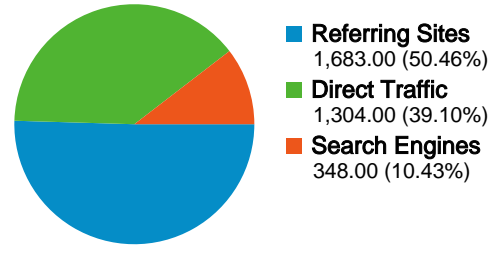

Top Traffic Sources

Sources	Visits	% visits
(direct) ((none))	1,304	39.10%
whois.com.hr (referral)	902	27.05%
google (organic)	345	10.34%
mi3dot.org (referral)	162	4.86%
wolfwoodscrowd.info (referral)	70	2.10%

Keywords	Visits	% visits
susjedi	14	4.02%
susjedi virtualni	4	1.15%
www.susjedi.com.hr	4	1.15%
isaca	3	0.86%
kvaternikplaza	3	0.86%