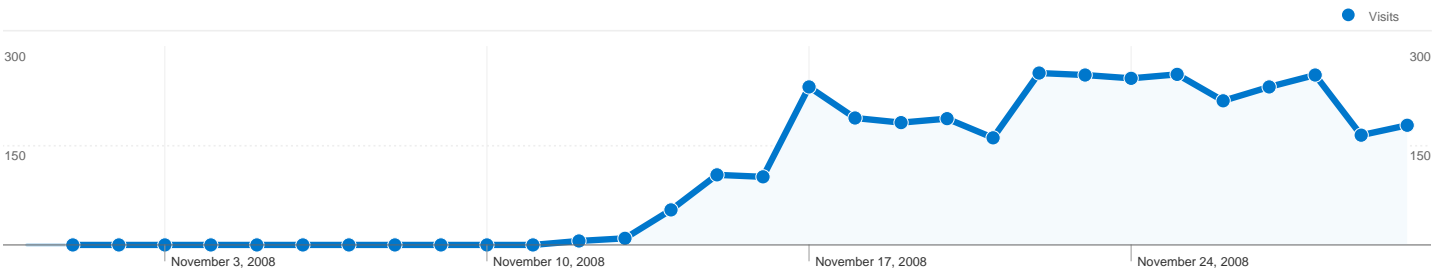

All traffic sources sent a total of 3,335 visits

- **39.10%** Direct Traffic
- **50.46%** Referring Sites
- **10.43%** Search Engines