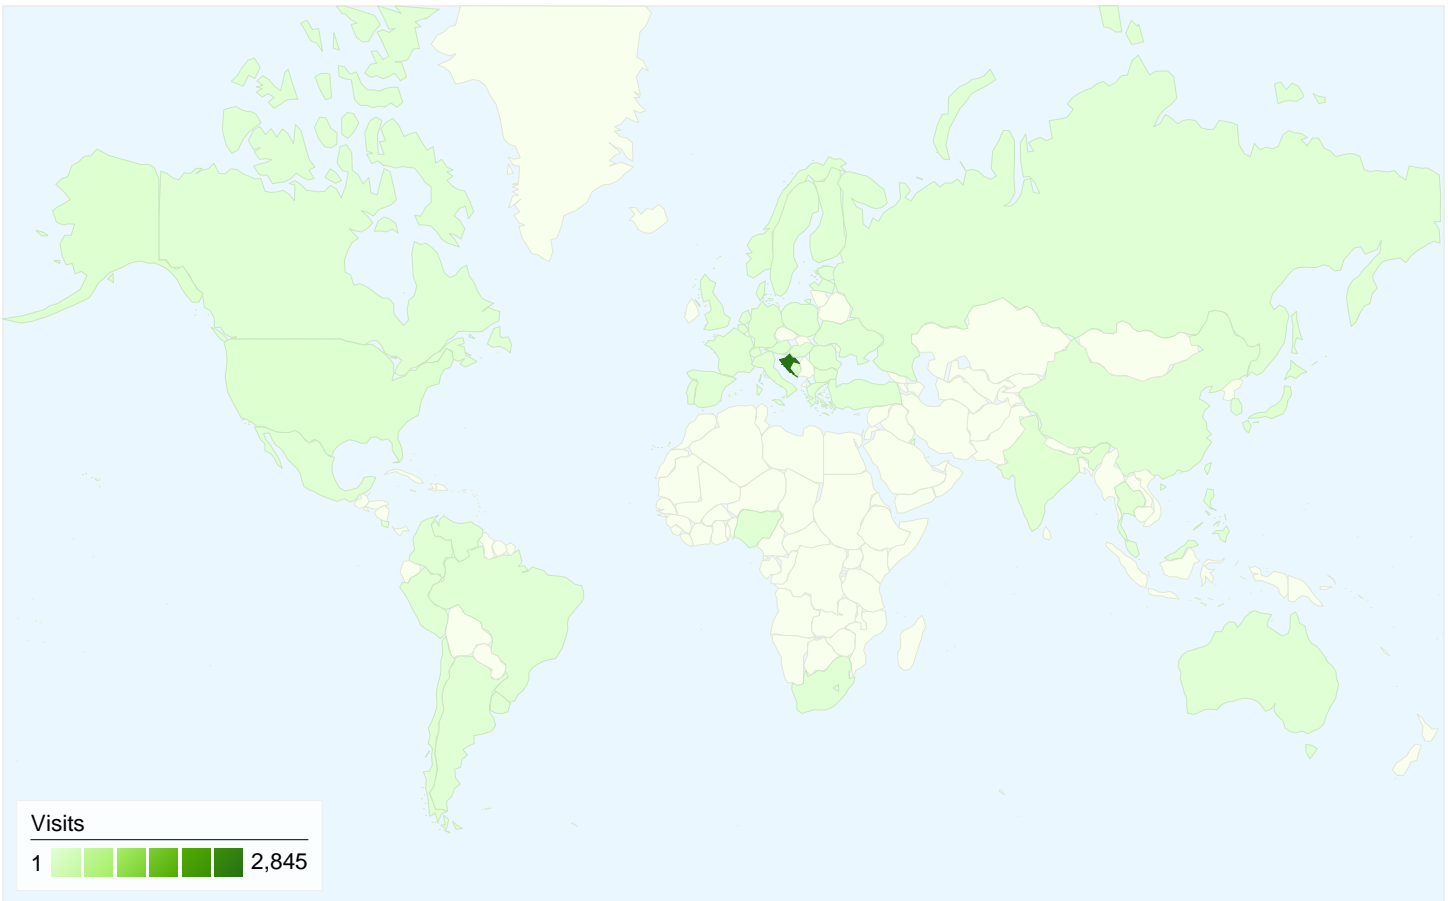

- Referring Sites
1,683.00 (50.46%)
- Direct Traffic
1,304.00 (39.10%)
- Search Engines
348.00 (10.43%)

Referring Sites

Source	Visits	% visits
whois.com.hr	902	53.59%
mi3dot.org	162	9.63%
wolfwoodscrowd.info	70	4.16%
webmajstori.net	56	3.33%
ceeses.com	53	3.15%

All traffic sources sent a total of 3,335 visits

-  **39.10%** Direct Traffic
-  **50.46%** Referring Sites
-  **10.43%** Search Engines

Top Traffic Sources

Sources	Visits	% visits
(direct) ((none))	1,304	39.10%
whois.com.hr (referral)	902	27.05%
google (organic)	345	10.34%
mi3dot.org (referral)	162	4.86%
wolfwoodscrowd.info (referral)	70	2.10%

1 - 10 of 71

3,335 visits came from 56 countries/territories

Site Usage

Visits	Pages/Visit	Avg. Time on Site	% New Visits	Bounce Rate	
3,335 % of Site Total: 100.00%	3.22 Site Avg: 3.22 (0.00%)	00:02:36 Site Avg: 00:02:36 (0.00%)	83.36% Site Avg: 83.24% (0.14%)	51.60% Site Avg: 51.60% (0.00%)	
Country/Territory	Visits	Pages/Visit	Avg. Time on Site	% New Visits	Bounce Rate
Croatia	2,845	3.34	00:02:49	82.00%	49.74%
Bosnia and Herzegovina	71	3.07	00:01:41	81.69%	43.66%
Serbia	49	3.04	00:01:32	89.80%	46.94%
Slovenia	47	2.96	00:01:18	91.49%	63.83%
United States	46	2.85	00:01:07	89.13%	69.57%
Germany	29	2.52	00:01:48	93.10%	51.72%
Japan	27	1.56	00:00:46	85.19%	77.78%
Austria	22	2.55	00:00:42	100.00%	68.18%
Netherlands	16	2.06	00:02:25	93.75%	75.00%
Norway	14	6.36	00:10:13	85.71%	42.86%