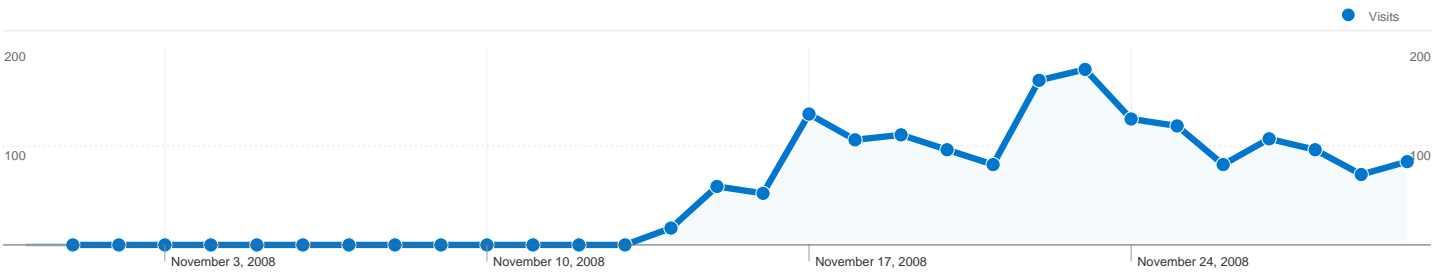

Referring sites sent 1,683 visits via 71 sources

Site Usage

Visits 1,683 % of Site Total: 50.46%	Pages/Visit 3.43 Site Avg: 3.22 (6.62%)	Avg. Time on Site 00:02:43 Site Avg: 00:02:36 (4.05%)	% New Visits 82.59% Site Avg: 83.24% (-0.78%)	Bounce Rate 45.81% Site Avg: 51.60% (-11.23%)	
Source	Visits	Pages/Visit	Avg. Time on Site	% New Visits	Bounce Rate
whois.com.hr	902	2.70	00:02:31	84.37%	58.09%
mi3dot.org	162	6.28	00:03:51	79.63%	9.26%
wolfwoodscrowd.info	70	4.96	00:03:27	87.14%	17.14%
webmajstori.net	56	4.77	00:01:57	76.79%	8.93%
ceeses.com	53	2.08	00:01:17	90.57%	66.04%
grejp.com	35	6.94	00:05:02	88.57%	11.43%
csscreme.com	33	1.36	00:00:06	84.85%	78.79%
google.com	30	4.57	00:02:36	96.67%	23.33%
forum.hr	28	4.32	00:01:42	100.00%	14.29%
gooddesignweb.com	27	2.07	00:02:55	59.26%	74.07%

1 - 10 of 71