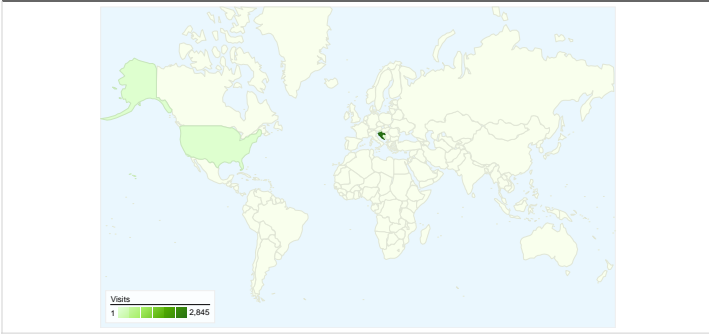

- Referring Sites
1,683.00 (50.46%)
- Direct Traffic
1,304.00 (39.10%)
- Search Engines
348.00 (10.43%)

Referring Sites

Source	Visits	% visits
whois.com.hr	902	53.59%
mi3dot.org	162	9.63%
wolfwoodscrowd.info	70	4.16%
webmajstori.net	56	3.33%
ceeses.com	53	3.15%

Map Overlay world

2,776 people visited this site

3,335 Visits

2,776 Absolute Unique Visitors

10,726 Pageviews

3.22 Average Pageviews

00:02:36 Time on Site

51.60% Bounce Rate

All traffic sources sent a total of 3,335 visits

-  **39.10%** Direct Traffic
-  **50.46%** Referring Sites
-  **10.43%** Search Engines

Top Traffic Sources

Sources	Visits	% visits
(direct) ((none))	1,304	39.10%
whois.com.hr (referral)	902	27.05%
google (organic)	345	10.34%
mi3dot.org (referral)	162	4.86%
wolfwoodscrowd.info (referral)	70	2.10%

1 - 10 of 71

3,335 visits came from 56 countries/territories

Site Usage

Visits	Pages/Visit	Avg. Time on Site	% New Visits	Bounce Rate	
3,335 % of Site Total: 100.00%	3.22 Site Avg: 3.22 (0.00%)	00:02:36 Site Avg: 00:02:36 (0.00%)	83.36% Site Avg: 83.24% (0.14%)	51.60% Site Avg: 51.60% (0.00%)	
Country/Territory	Visits	Pages/Visit	Avg. Time on Site	% New Visits	Bounce Rate
Croatia	2,845	3.34	00:02:49	82.00%	49.74%
Bosnia and Herzegovina	71	3.07	00:01:41	81.69%	43.66%
Serbia	49	3.04	00:01:32	89.80%	46.94%
Slovenia	47	2.96	00:01:18	91.49%	63.83%
United States	46	2.85	00:01:07	89.13%	69.57%
Germany	29	2.52	00:01:48	93.10%	51.72%
Japan	27	1.56	00:00:46	85.19%	77.78%
Austria	22	2.55	00:00:42	100.00%	68.18%
Netherlands	16	2.06	00:02:25	93.75%	75.00%
Norway	14	6.36	00:10:13	85.71%	42.86%