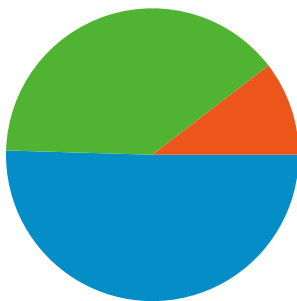

Site Usage

3,335 Visits

51.60% Bounce Rate

10,726 Pageviews

00:02:36 Avg. Time on Site

3.22 Pages/Visit

83.24% % New Visits

Visitors Overview

Visitors
2,776

Content Overview

Pages	Pageviews	% Pageviews
/	1,981	18.47%
/statistike/	484	4.51%
/faq/	184	1.72%
/rezultati/writesomething.net/	119	1.11%
/oglasavanje/	109	1.02%

Traffic Sources Overview

1 - 10 of 71

3,335 visits came from 56 countries/territories

Site Usage

Visits	Pages/Visit	Avg. Time on Site	% New Visits	Bounce Rate	
3,335 % of Site Total: 100.00%	3.22 Site Avg: 3.22 (0.00%)	00:02:36 Site Avg: 00:02:36 (0.00%)	83.36% Site Avg: 83.24% (0.14%)	51.60% Site Avg: 51.60% (0.00%)	
Country/Territory	Visits	Pages/Visit	Avg. Time on Site	% New Visits	Bounce Rate
Croatia	2,845	3.34	00:02:49	82.00%	49.74%
Bosnia and Herzegovina	71	3.07	00:01:41	81.69%	43.66%
Serbia	49	3.04	00:01:32	89.80%	46.94%
Slovenia	47	2.96	00:01:18	91.49%	63.83%
United States	46	2.85	00:01:07	89.13%	69.57%
Germany	29	2.52	00:01:48	93.10%	51.72%
Japan	27	1.56	00:00:46	85.19%	77.78%
Austria	22	2.55	00:00:42	100.00%	68.18%
Netherlands	16	2.06	00:02:25	93.75%	75.00%
Norway	14	6.36	00:10:13	85.71%	42.86%