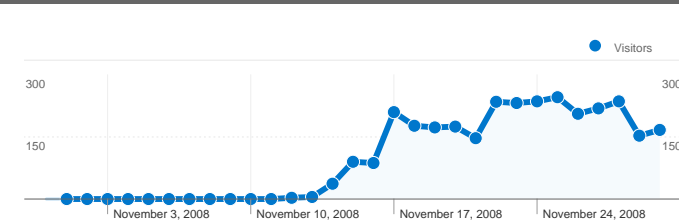

Site Usage

3,335 Visits

51.60% Bounce Rate

10,726 Pageviews

00:02:36 Avg. Time on Site

3.22 Pages/Visit

83.24% % New Visits

Visitors Overview

Visitors
2,776

Content Overview

Pages	Pageviews	% Pageviews
/	1,981	18.47%
/statistike/	484	4.51%
/faq/	184	1.72%
/rezultati/writesomething.net/	119	1.11%
/oglasavanje/	109	1.02%

Traffic Sources Overview

All traffic sources sent a total of 3,335 visits

-  **39.10%** Direct Traffic
-  **50.46%** Referring Sites
-  **10.43%** Search Engines

Top Traffic Sources

Sources	Visits	% visits
(direct) ((none))	1,304	39.10%
whois.com.hr (referral)	902	27.05%
google (organic)	345	10.34%
mi3dot.org (referral)	162	4.86%
wolfwoodscrowd.info (referral)	70	2.10%

1 - 10 of 71

3,335 visits came from 56 countries/territories

Site Usage

Visits	Pages/Visit	Avg. Time on Site	% New Visits	Bounce Rate	
3,335 % of Site Total: 100.00%	3.22 Site Avg: 3.22 (0.00%)	00:02:36 Site Avg: 00:02:36 (0.00%)	83.36% Site Avg: 83.24% (0.14%)	51.60% Site Avg: 51.60% (0.00%)	
Country/Territory	Visits	Pages/Visit	Avg. Time on Site	% New Visits	Bounce Rate
Croatia	2,845	3.34	00:02:49	82.00%	49.74%
Bosnia and Herzegovina	71	3.07	00:01:41	81.69%	43.66%
Serbia	49	3.04	00:01:32	89.80%	46.94%
Slovenia	47	2.96	00:01:18	91.49%	63.83%
United States	46	2.85	00:01:07	89.13%	69.57%
Germany	29	2.52	00:01:48	93.10%	51.72%
Japan	27	1.56	00:00:46	85.19%	77.78%
Austria	22	2.55	00:00:42	100.00%	68.18%
Netherlands	16	2.06	00:02:25	93.75%	75.00%
Norway	14	6.36	00:10:13	85.71%	42.86%